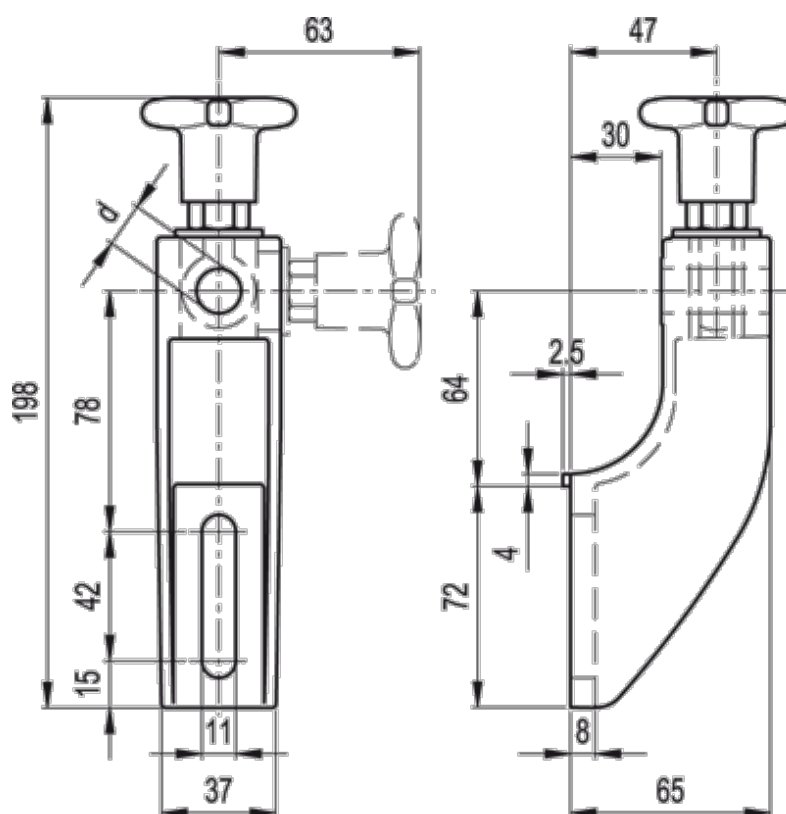

Data Sheet

Article number: 2310419654
Description: E+G Guide rail bracket
SPF.V-14

Measures

d = 14

Weight (g) = 190